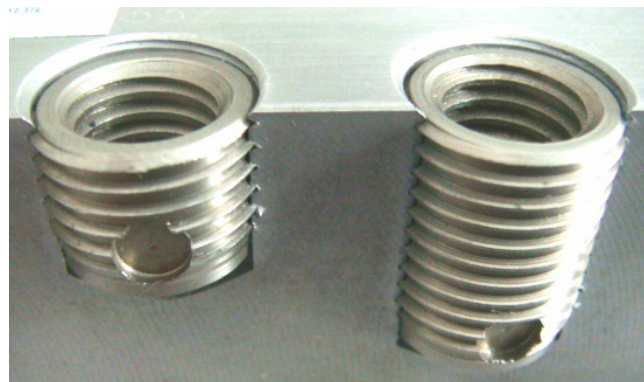

AIRcunal- Grounding latch with high-grade steel thread insert

Contact side

Back side

Thread inserts

Thread inserts