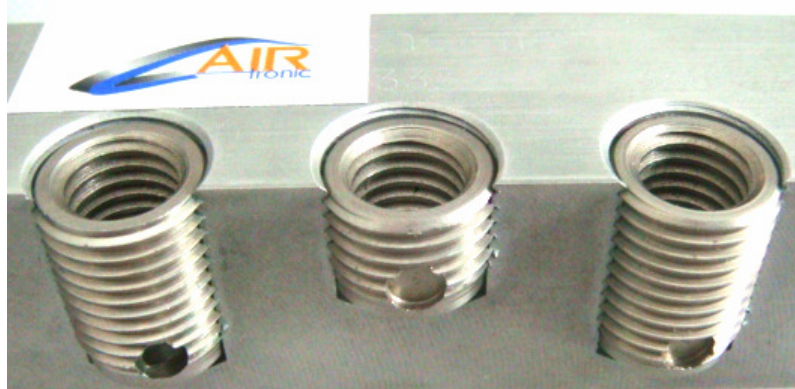

AIRcunal- Grounding latch with high-grade steel thread insert

Contact side

Back side

Thread inserts

Thread inserts